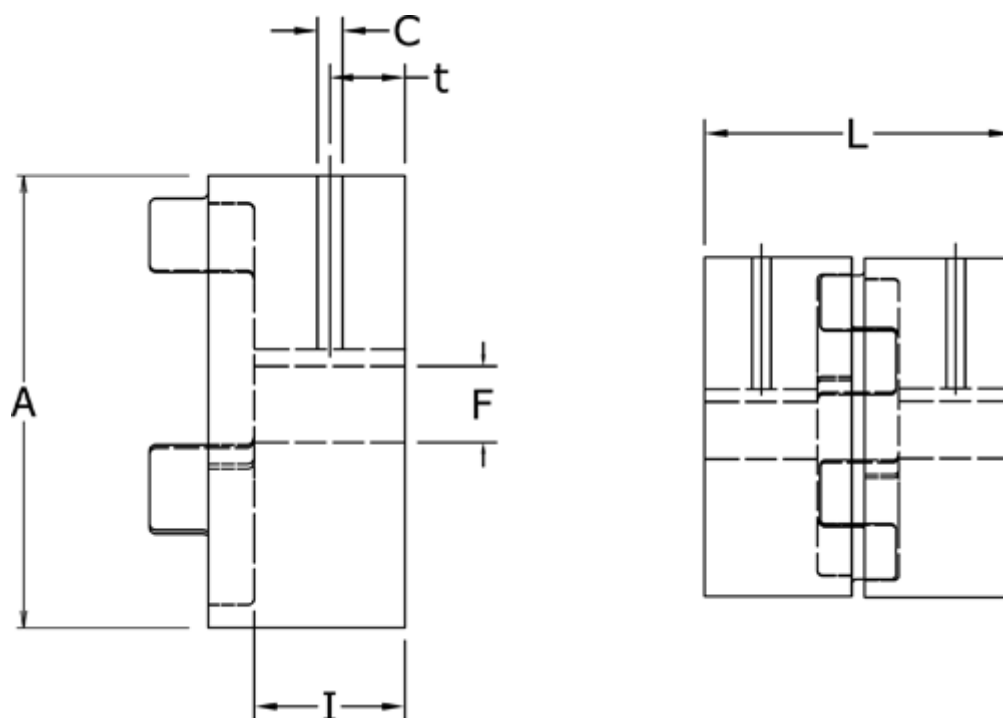

Article number: 3335038F040

Description: Coupling hub Klonex ES7

ALU Aluminium, Bore 40H7 mm w/keyway & setscrew

Measures

A = 80
C = M8
F = 40
I = 45
L = 114
t = 15.0